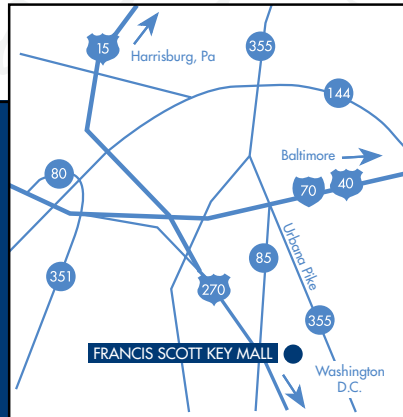

Scan the QR code to download or visit the app store or marketplace.

From The North

Take 15 South or 70 East to 270 South. Take exit 31A and make a right at the first light (Spectrum Drive).

From The South

From Washington, D.C./Rockville Area, take 270 North to exit 31A. Take a right at the first light (Spectrum Drive).

From The East

On 70 West (Columbia/Baltimore) take Exit 54 (Route 85). Bear left. Proceed through seven lights and turn left (Spectrum Drive).

From The West

Take 70 East (Hagerstown/Chambersburg) to 270 South. Take Exit 31A (Route 85/Buckeystown Pike). Make a right at the first light (Spectrum Drive). From West Virginia/Point of Rocks, take Route 340 to 70 East to 270 (exit 31A). Take a right at the first light (Spectrum Drive).