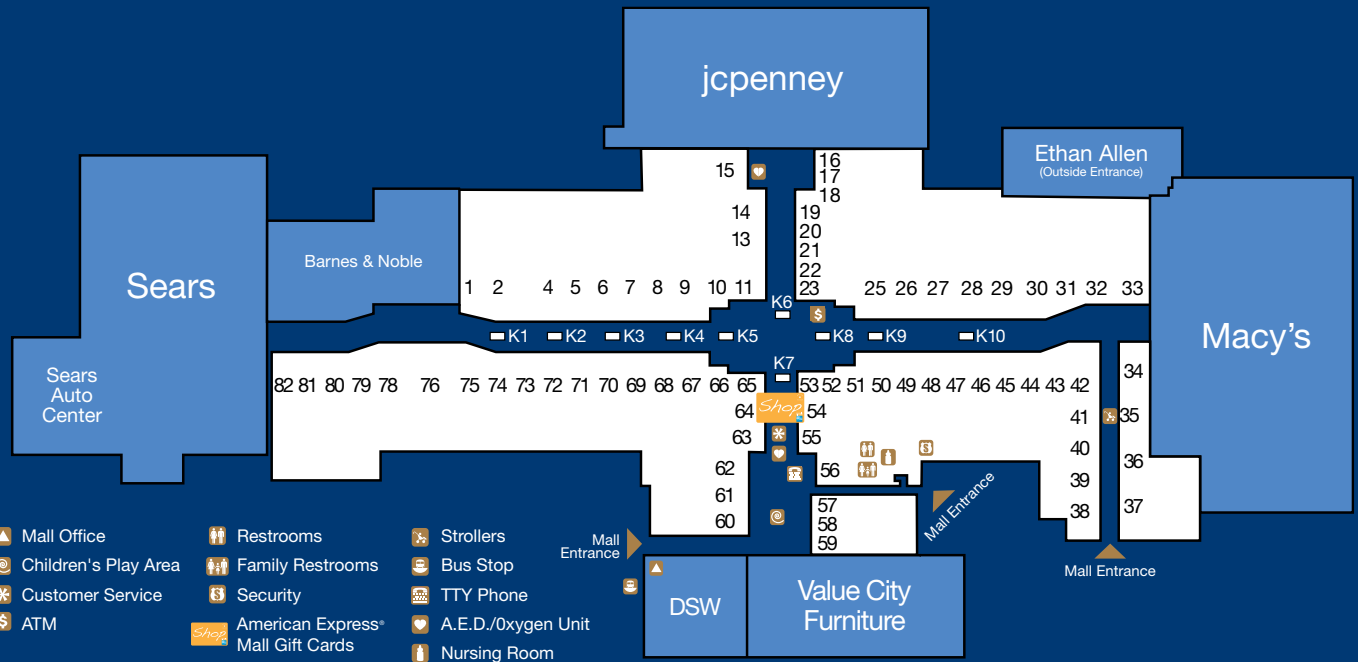

Music, Electronics & Video

	Barnes & Noble	698-0121
25	Best Buy Mobile	Opening Soon
56	Duet with Music	695-3838
52	GameStop	695-0238
1	RadioShack	694-9119

Personal Services

82	Allegany Optical	663-4745
K5	AT&T Wireless, Portables	668-4111
35	Cobbler's Bench Shoe Repair	620-9200
K6	Cricket, Metrocentro	360-0650
	Customer Service	662-5152
60/61	F.M.H Wellness Center	240-379-6000
16	Legg Law	620-1016
K1	Sprint	620-1500
K3	PCC Wireless	620-2400
34	Pearle Vision Center	694-7272
	Sears Miracle Ear	696-9757
K7	Verizon Wireless	631-9251

Shoes

	DSW	631-8426
31	Finish Line	620-2329
46	Foot Locker	662-7772
14	Shenk and Tittle Sports	662-0643
6	Journeys	240-379-6896
33	Payless ShoeSource	698-0307
45	The Shoe Department	620-0778
80	Sports Zone Elite	228-2614

Specialty Shops

41	Amour Flowers	662-4777
15	As Seen On TV	624-2424
35	Cobbler's Bench Shoe Repair	620-9200
5	GNC	682-4385
81	Paradise Of Fun	696-0900
22	PJ Watch & Jewelry Repair	662-1794
36	Shadowland Adventures	696-5555
51	Sleep Number by Select Comfort	240-215-3057
64	Tobacco Shack	662-0553

Women's Fashions

72	Body Central	620-2031
4	Charlotte Russe	695-1256
7	Christopher & Banks	240-379-7569
78	Lane Bryant	695-1045
47	Strawberry	624-1710
73	Victoria's Secret	846-7765

* All area codes 301 unless otherwise noted.

- Mall Office
- Children's Play Area
- Customer Service
- ATM
- Restrooms
- Family Restrooms
- Security
- American Express® Mall Gift Cards
- Strollers
- Bus Stop
- TTY Phone
- A.E.D./Oxygen Unit
- Nursing Room